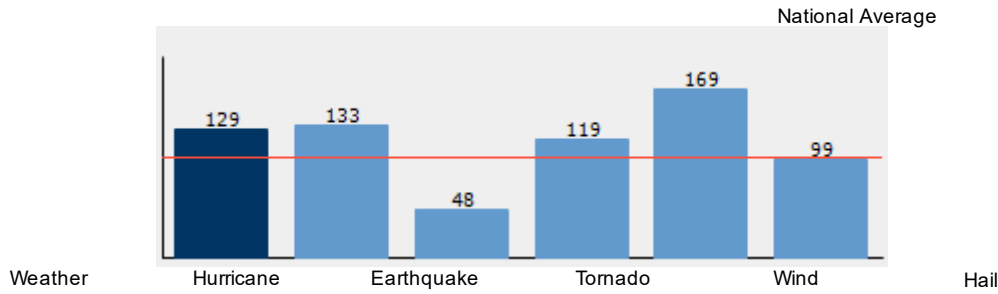

Total: 38,759

Households: 14,945

Median Age: 34.33

CLIMATE AND WEATHER

The Weather Risk Index indicates the calculated risk of each type of weather event occurring in the future. This risk is based on historical localized storm events and weather patterns. The national average for each type of weather

event equals a score of 100, so a score of 200 would represent twice the risk as the national average, and a score of 50 would represent half the risk of the national average.

WEATHER RISK (FAQ)

EDUCATION (FAQ)