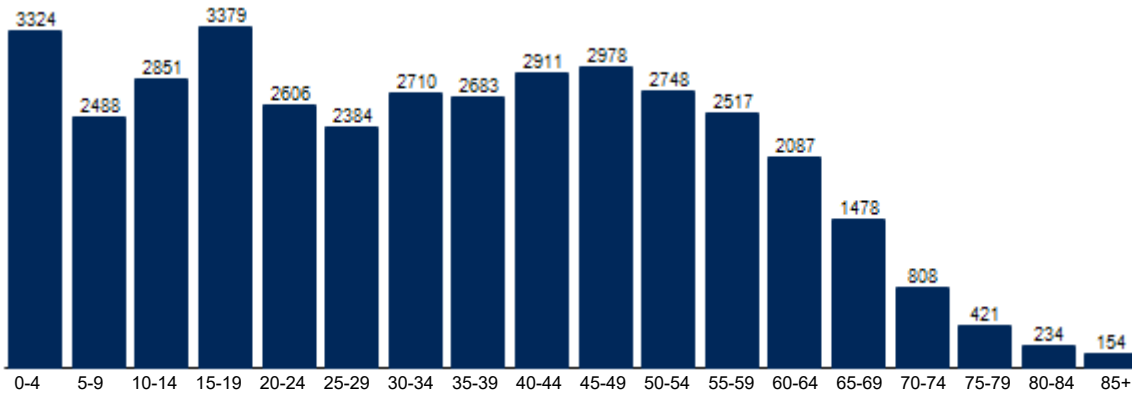

HOUSING INVENTORY

Percent of Residential Dwellings

HOUSING STABILITY

Annual Residential Turnover	16%
5+ Years in Residency	
Median Year in Residency	

POPULATION DEMOGRAPHICS (FAQ)

The population of the community broken down by age group. The numbers at the top of each bar indicate the number of people in the age bracket below.

Total: 38,759

Households: 14,945

Median Age: 34.33

CLIMATE AND WEATHER

The Weather Risk Index indicates the calculated risk of each type of weather event occurring in the future. This risk is based on historical localized storm events and weather patterns. The national average for each type of weather