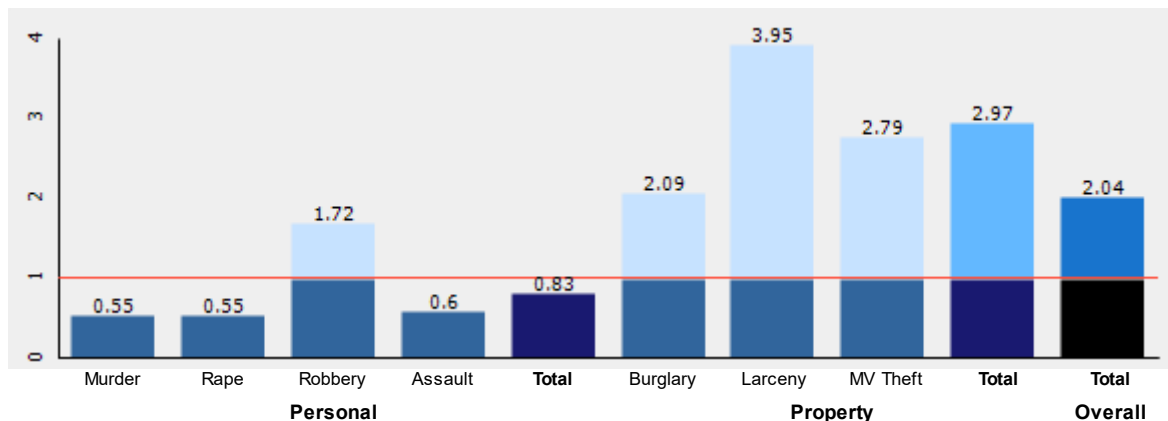

RELATED LINKS

Comparative Community Links:

[Compare Communities](#)

More Community Information:

[Zip codes in LITHONIA(30038), GA](#) [Neighborhoods in LITHONIA(30038), GA](#)

Additional Information:

[Nearby Schools](#) [Nearby Establishments](#)

REQUEST MORE INFORMATION

Please fill out the following information and one of our agents will get back to you. The information you provide will not be distributed to other companies.

* Required Field

* Name:

* Email Address:

* Confirm Email:

City / State / Zip:

Phone:

I would like more Community Information about 30038, Georgia

Enter Your Comments Here

Contact

© 2017 Onboard Informatics. All Rights Reserved.

All information presented on this web page is deemed reliable but is not guaranteed and should be independently verified by the users of this site. Onboard Informatics makes no warranty, either expressed or implied, as to the accuracy of the data contained within or obtained from this Web Page.