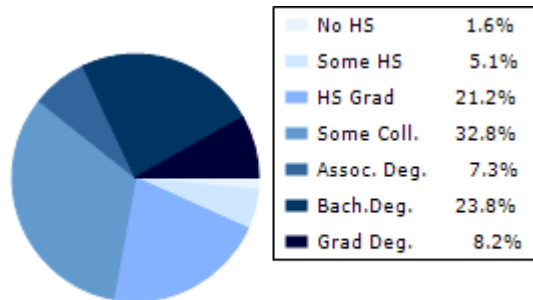

HIGHEST LEVEL ATTAINED