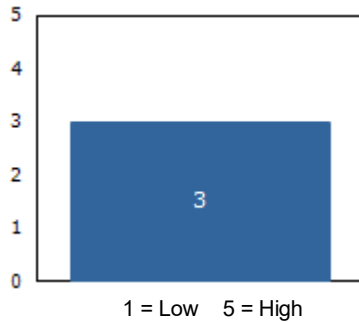

EDUCATIONAL CLIMATE INDEX (FAQ)