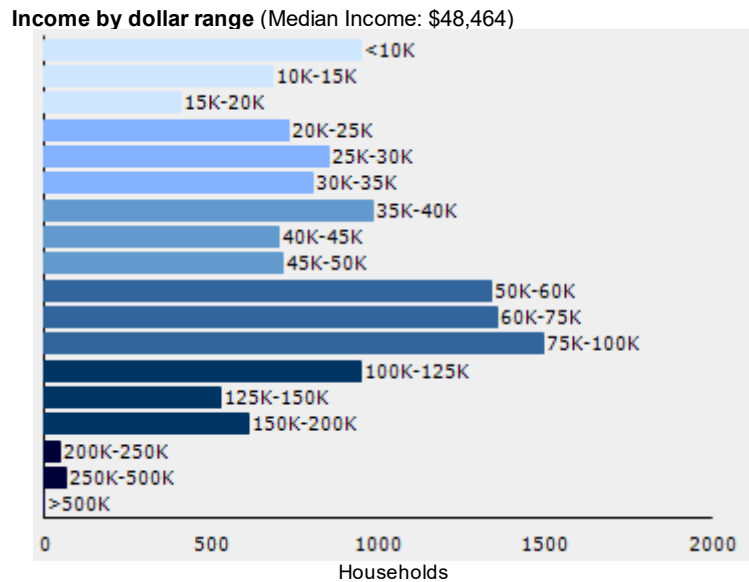

Total: 38,759

Households: 14,945

Median Age: 34.33

CLIMATE AND WEATHER

The Weather Risk Index indicates the calculated risk of each type of weather event occurring in the future. This risk is based on historical localized storm events and weather patterns. The national average for each type of weather

The Community Educational Index chart is based on the U.S. Census Bureau's Socioeconomic Status (SES) elements. Factors used in creating the index below are income, educational achievement, and occupation of persons within the selected ZIP code. Since this index is based on the population of an entire Zip code, it may not reflect the nature of an individual school.

EDUCATIONAL CLIMATE INDEX (FAQ)

HIGHEST LEVEL ATTAINED

EMPLOYMENT & FINANCE (FAQ)

CRIME (FAQ)

The Crime Index compares the risk or probability of future occurrence of certain types of crime in this community as compared to the national average. The national average for each type of crime equals a score of 1.0, so a score of 2.0 would represent twice the risk as the national average, and a score of 0.50 would represent half the risk of the national average.