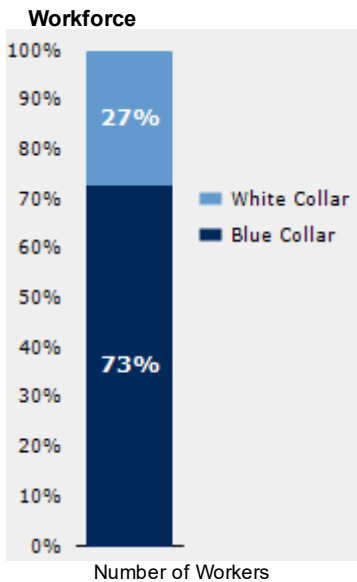

The Community Educational Index chart is based on the U.S. Census Bureau's Socioeconomic Status (SES) elements. Factors used in creating the index below are income, educational achievement, and occupation of persons within the selected ZIP code. Since this index is based on the population of an entire Zip code, it may not reflect the nature of an individual school.

EDUCATIONAL CLIMATE INDEX (FAQ)

HIGHEST LEVEL ATTAINED

EMPLOYMENT & FINANCE (FAQ)

CRIME (FAQ)

The Crime Index compares the risk or probability of future occurrence of certain types of crime in this community as compared to the national average. The national average for each type of crime equals a score of 1.0, so a score of 2.0 would represent twice the risk as the national average, and a score of 0.50 would represent half the risk of the national average.