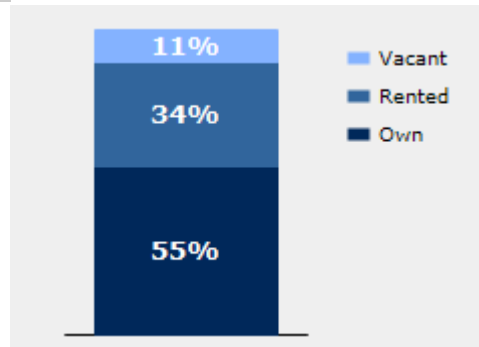

Community Information > Basic Search > 30038, LITHONIA(30038), GA

Community Information

School Information

Nearby Establishments

[Community Overview](#) | [Comparative Community Overview](#)

Community Overview (FAQ)

[Revise Search](#)

This report is a detailed community overview for **30038, LITHONIA(30038), GA**.

COMMUNITY CHARACTERISTICS (FAQ)

These distinctive characteristics represent factors which have a strong influence on this community. Factors are considered "distinctive" if this community falls into the top 25% for these characteristics nationally.

- Closest Major Sports Teams: Atlanta Braves
- Closest Major Airport: Hartsfield - Jackson Atlanta International

COMMUNITY SUMMARY

Population Growth (since 2000)	n/a
Population Density (ppl / mile)	1,334
Household Size (ppl)	2.59
Households w/ Children	33%

HOUSING INVENTORY

Percent of Residential Dwellings

HOUSING STABILITY

Annual Residential Turnover	16%
5+ Years in Residency	
Median Year in Residency	

POPULATION DEMOGRAPHICS (FAQ)

The population of the community broken down by age group. The numbers at the top of each bar indicate the number of people in the age bracket below.